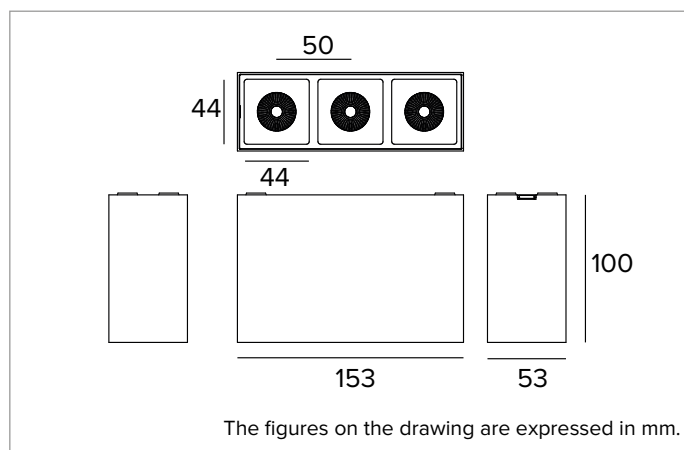

1T8911EL | OZ Stand Alone - Ceiling Luminaire LED ceiling fixtures

		3000K	H(m)	D(m)	Emax(lx)	
		Ra90			49°	
Fixture Power	19W	1	0.92	3015		
Source Flux	2615lm	2	1.83	754		
Fixture Flux	1874lm	3	2.75	335		
Efficacy	97lm/W	4	3.67	188		
TS1252	Imax=1153cd/klm	Imax	3015cd	5	4.59	121

Optic: REFLECTOR

Beam angles: AM

Optical efficiency: 72%

Fixture flux: 1874lm

Luminous efficacy: 97lm/W

Photobiological safety: Compliant with RG1 low risk group

MECHANICAL CHARACTERISTICS

Black painted die-cast aluminium body. 153x53mm version.

Colour and finish: Deep black

Dimensions: AxB=153x53mm

Weight: 0.7Kg

Version: 3X

Degree of protection: IP20

ELECTRICAL CHARACTERISTICS

Electronic ON-OFF driver integrated in the body of the fixture.

Fixture Power: 19W